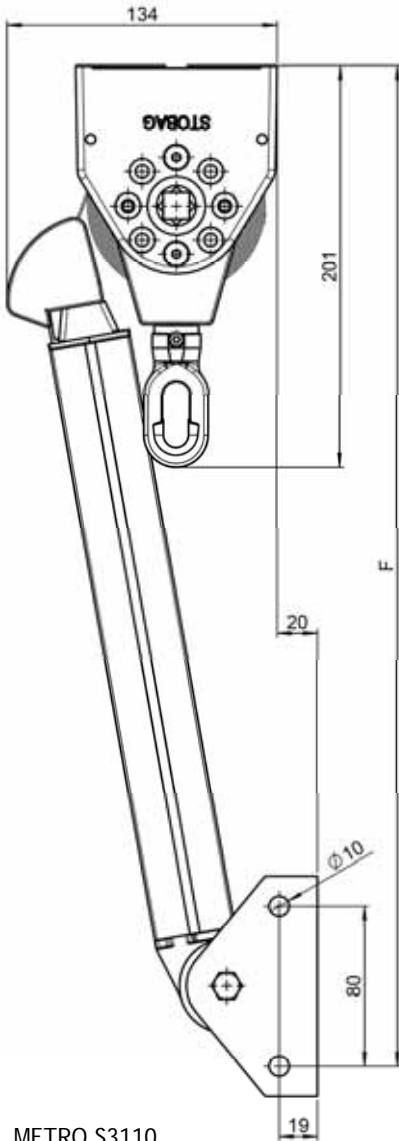

eürofürst

Business Partner
STOBAQ
Premium Swiss Quality

Technical information

	METRO S3110	METRO-FALA FS5750	METRO-BOX FS5340	METRO-LIGHT FS5610
Total width min	¹ 40cm	¹ 40cm	¹ 40cm	¹ 40cm
Total width max	450cm	450cm	450cm	400cm
Projection min	² 50cm	² 50cm	² 50cm	³ 45cm
Projection max	² 175cm	² 120cm	² 125cm	
Total height min				115cm
Total height max				350cm
Wall fixing	●	●	●	●
Projection angle	0°-170°	0°-170°	0°-155°	0°-180°
Top fixing	●	●	-	-
Projection angle	0°-170°	0°-170°		
Side fixing	³ ●	³ ●	●	●
Projection angle	0°-170°	0°-170°	0°-155°	0°-180°
Installation with fixing brackets	-	-	+	+
Variable drop arm position	●	●	-	-
Arm stop/drop height can be adjusted	-	-	-	●
Cassette	-	●	●	●
Manual drive	●	●	●	●
Electric motor	+	+	+	+
Valance	+	+	-	-
Units can be linked	-	-	+ Max 3	+ Max 2
Remote control	+	+	+	+

● Standard + Optional - Not possible

¹ total width manual control

² 90°

³ only arms side mountable

⁴ drop arms length 45cm

eürofürst

Technical information

METRO S3110