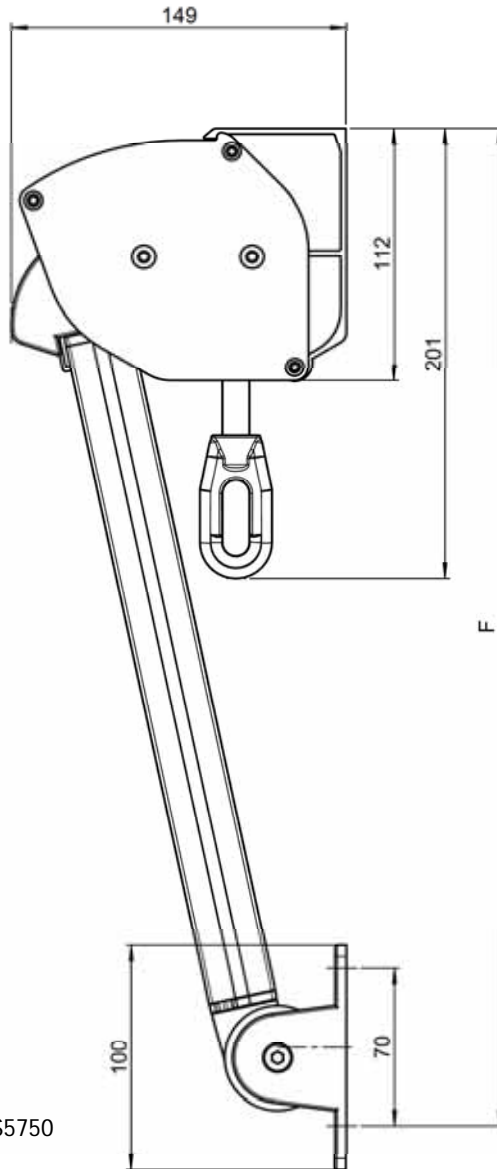

Technical information

METRO-FALA FS5750

eürofürst

Business Partner
STOBAQ
Premium Swiss Quality